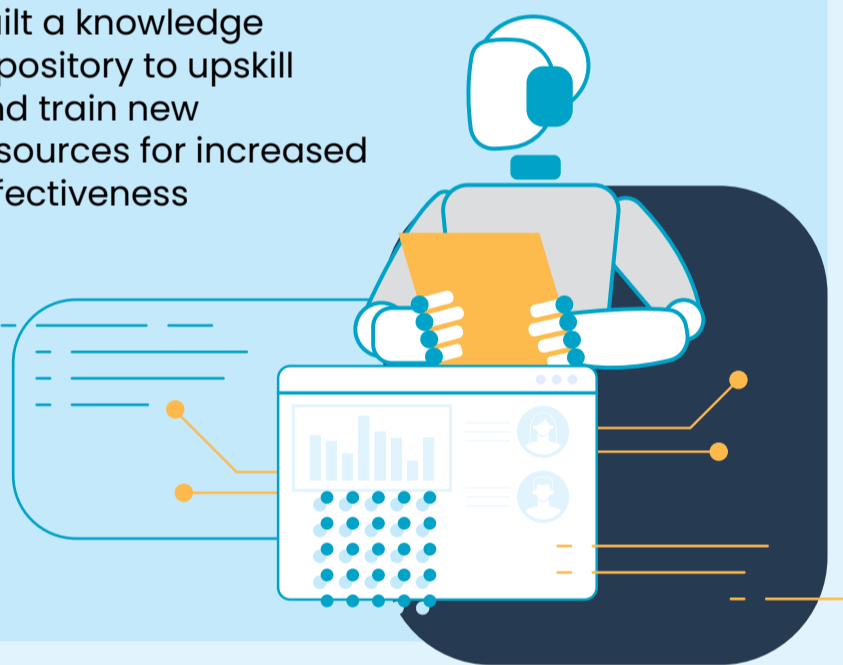

Solutions

Implemented RPA solution using UiPath to streamline processes

Created and deployed bots to consume and process a large number of statements from multiple vendors

Recognized the missing invoices and sent emails seeking the retrieval of additional data

Created and implemented a bot to automate the processes and increase scalability and accuracy

Built a knowledge repository to upskill and train new resources for increased effectiveness