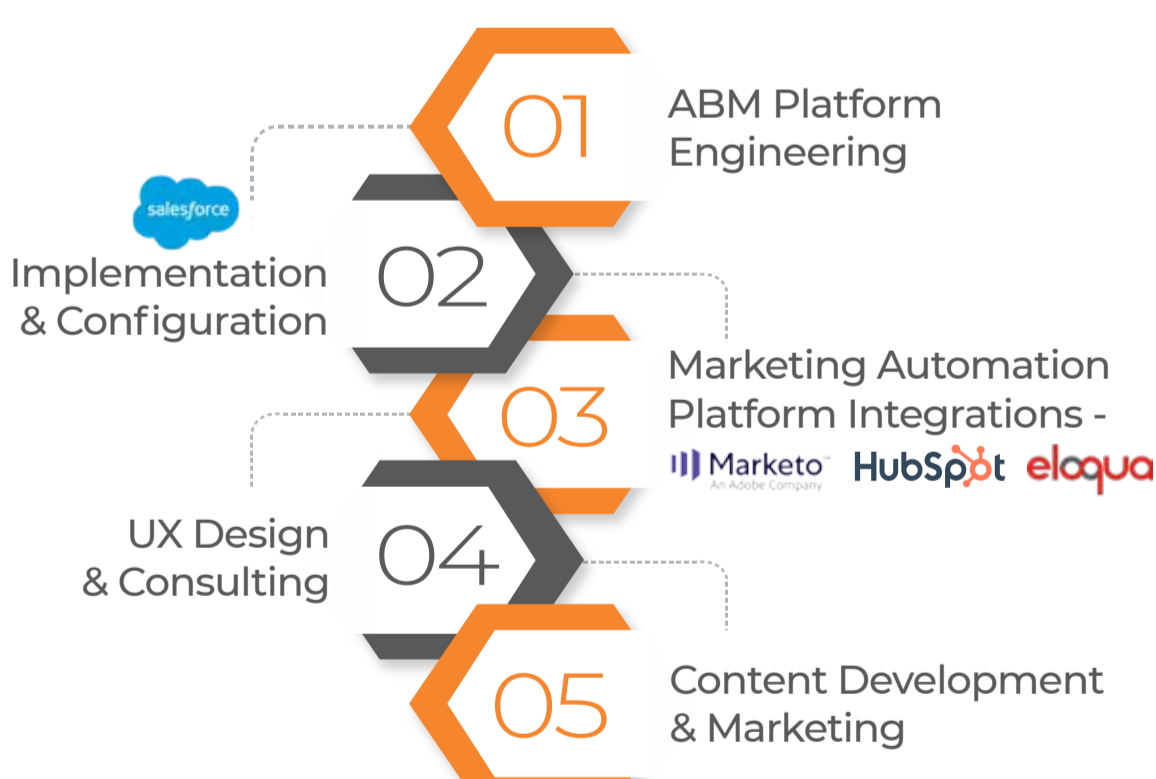

CYBAGE INVOLVEMENT