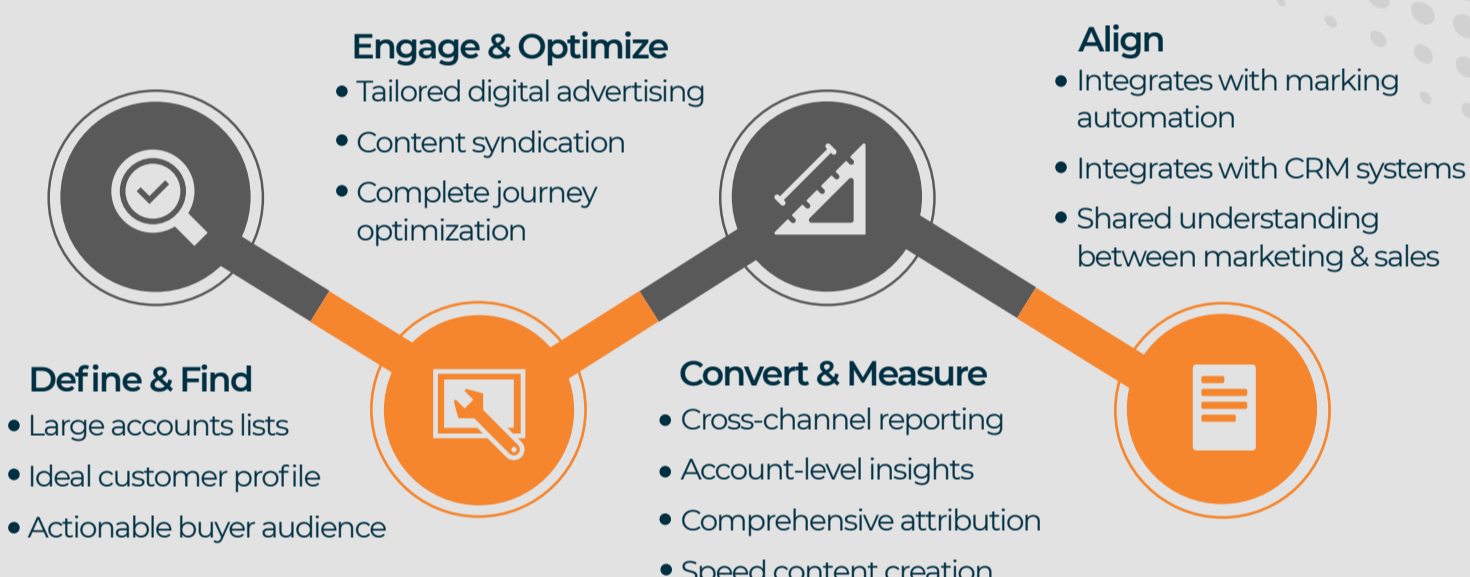

507%

ROI

2x

Close Rate

50%

Faster Deal Velocity

See how Madison Logic is the Perfect Fit for B2B Marketing

ABOUT THE CLIENT

Madison Logic is a global leader offering an account-based marketing platform that's simple, strategic, and integrated. Through ActivateABM™, it brings sales and marketing together with integrated buyer insights and journey optimization to make every interaction a meaningful one.

BUSINESS NEEDS

Target and engage every stage of the buyer journey and reach more than just one key decision maker

Measure the combined impact of marketing investments on each target account decision maker

Quickly generate and enhance market awareness and presence

Automate the account list generation process

Achieve Marketing and CRM automation

Improve Conversion funnel to reduce churn and increase lead acquisition

BUSINESS SOLUTION

Your Partner Through the ABM Journey

Madison Logic helps shorten the sales pipeline and convert the best accounts faster. It uses technology, actionable data, and content to speed the buyer journey at all stages.

Simple, Strategic, Integrated

DATA

Content development based on a deep understanding of personas, research interests, and media consumption within the target accounts.

RESONANCE

Content creation in a variety of formats covering a wide range of B2B markets. This includes white papers, e-books, infographics, webinars, and videos.

EXPERTISE

Consultative approach to develop the right content for audiences and media programs.